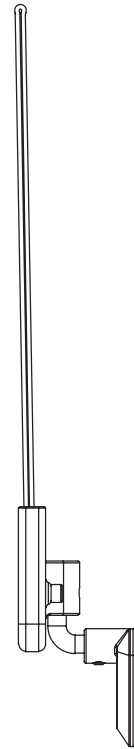

## Neata Gallery Brochure Holder – A4 Post Mount

**NBH-A4SM**  
**NBH-A4WM**

Neata Airport Brochure Holder – A4 Surface Mount  
Neata Airport Brochure Holder – A4 Wall Mount

**NBH-A4WM**  
**Wall mounted model**  
(C/S screws required)

**NBH-A4SM**  
**Surface mounted model**

# NASH-A4SPM Neata Airport Sign Holder – A4 Straight Post Mount

**NASH-A4APM**

Neata Airport Sign Holder – A4 Angled Post Mount

**NASH-A4SPM**

Neata Airport Sign Holder – A4 Straight Post Mount

**NGSH-A4APM** Neata Gallery Sign Holder – A4 Angled Post Mount

**NGSH-A4SPM** Neata Gallery Sign Holder – A4 Straight Post Mount

**NSH-A4SM** Neata Sign Holder – A4 Surface Mount  
**NSH-A4WM** Neata Sign Holder – A4 Wall Mount

M6 Socket head cap screw  
Tighten thumbscrew by hand