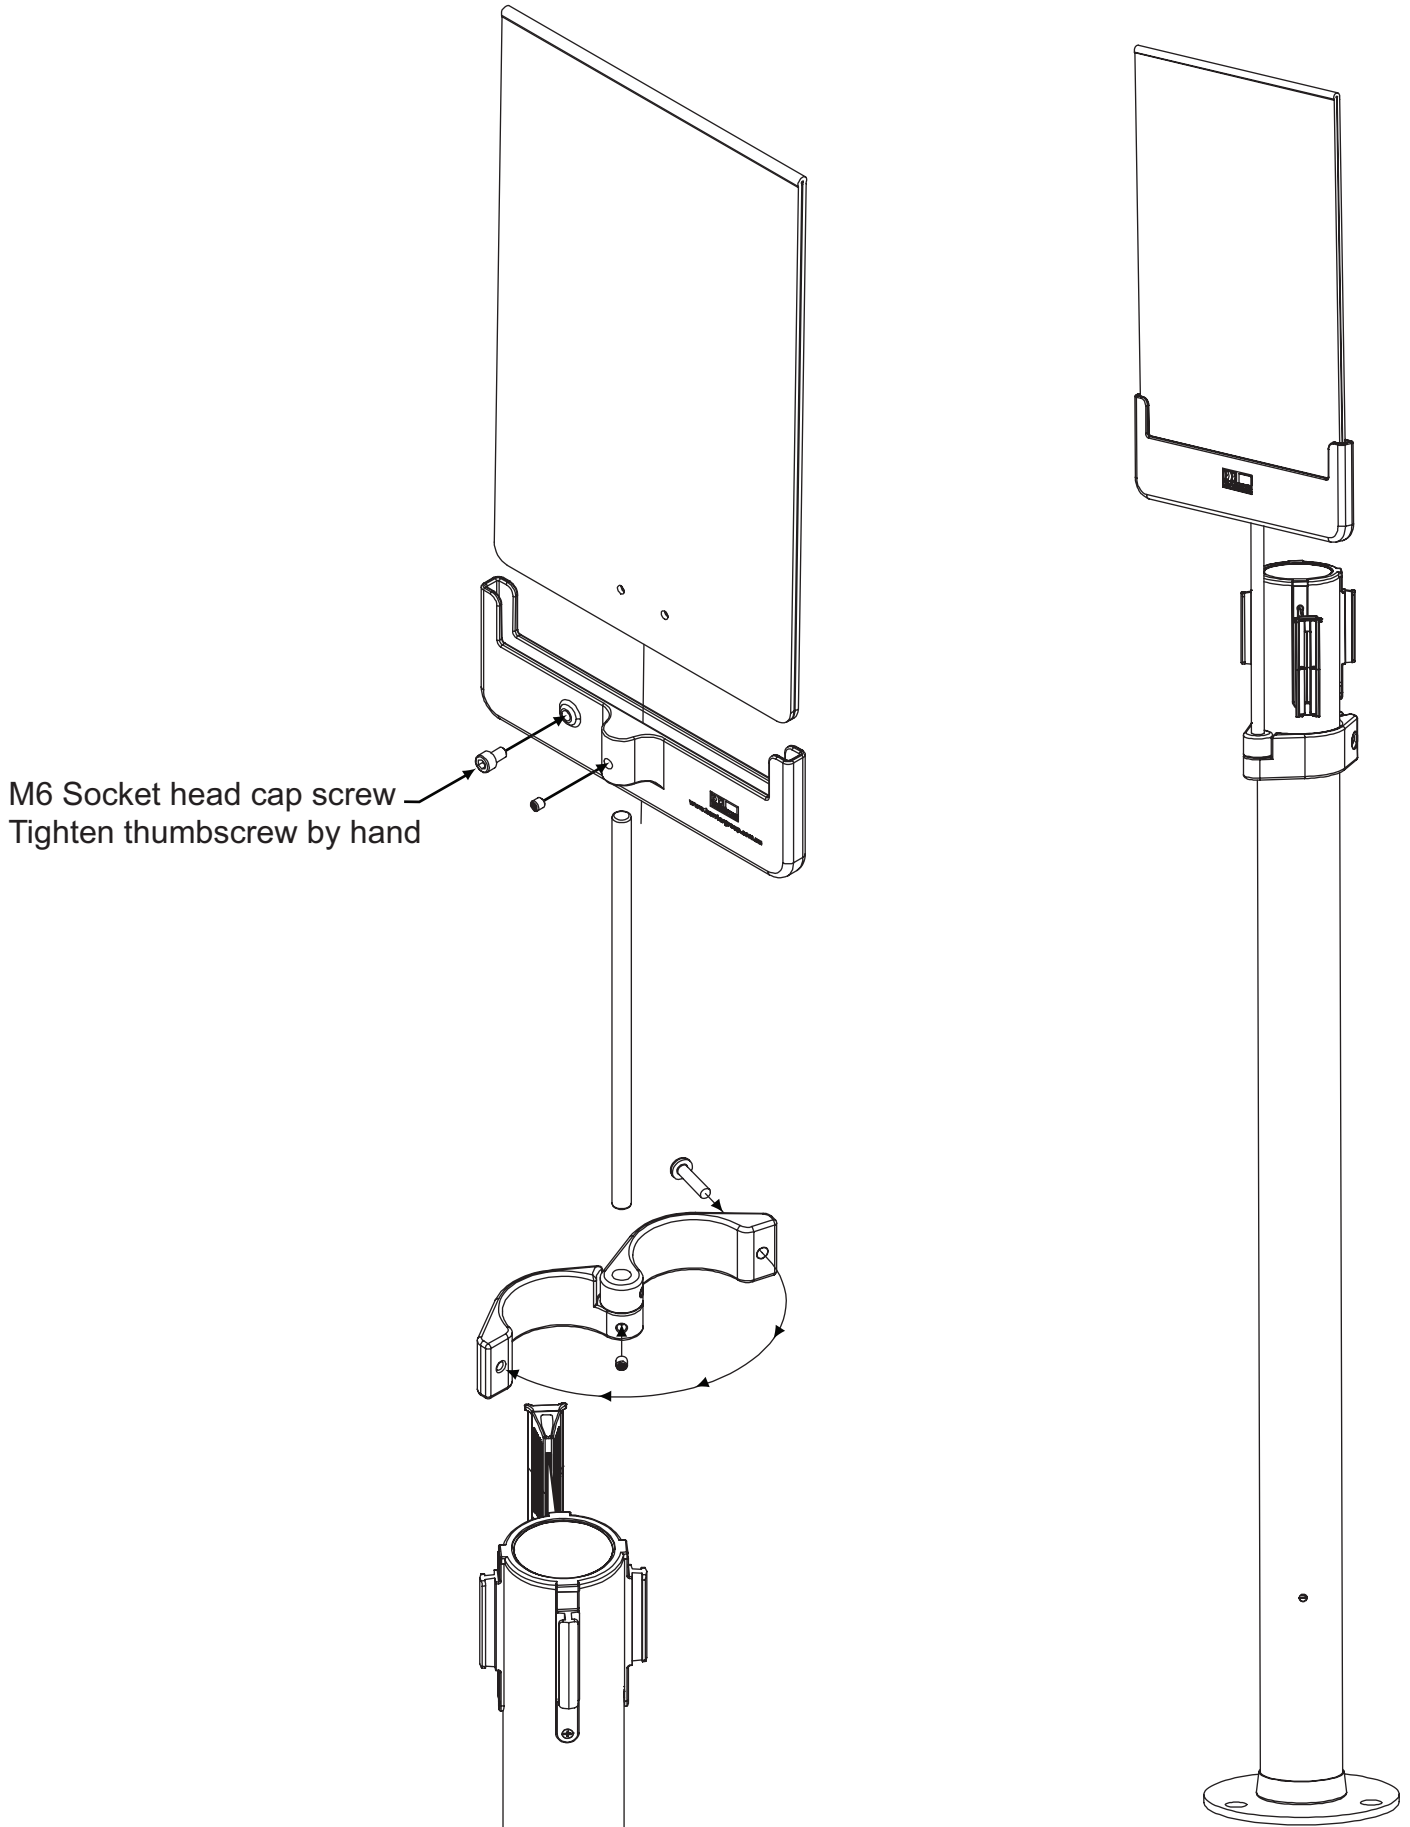

NASH-A4SPM Neata Airport Sign Holder – A4 Straight Post Mount