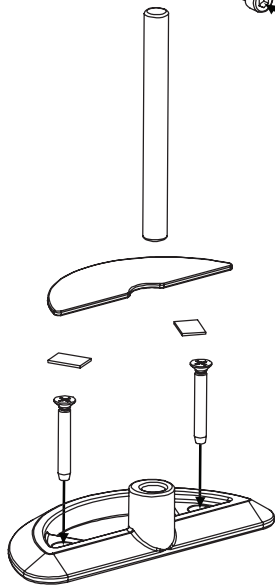

# NASH-A4SPM Neata Airport Sign Holder – A4 Straight Post Mount

**NASH-A4APM**

Neata Airport Sign Holder – A4 Angled Post Mount

**NASH-A4SPM**

Neata Airport Sign Holder – A4 Straight Post Mount

**NGSH-A4APM** Neata Gallery Sign Holder – A4 Angled Post Mount

**NGSH-A4SPM** Neata Gallery Sign Holder – A4 Straight Post Mount

**NSH-A4SM** Neata Sign Holder – A4 Surface Mount  
**NSH-A4WM** Neata Sign Holder – A4 Wall Mount

M6 Socket head cap screw  
Tighten thumbscrew by hand