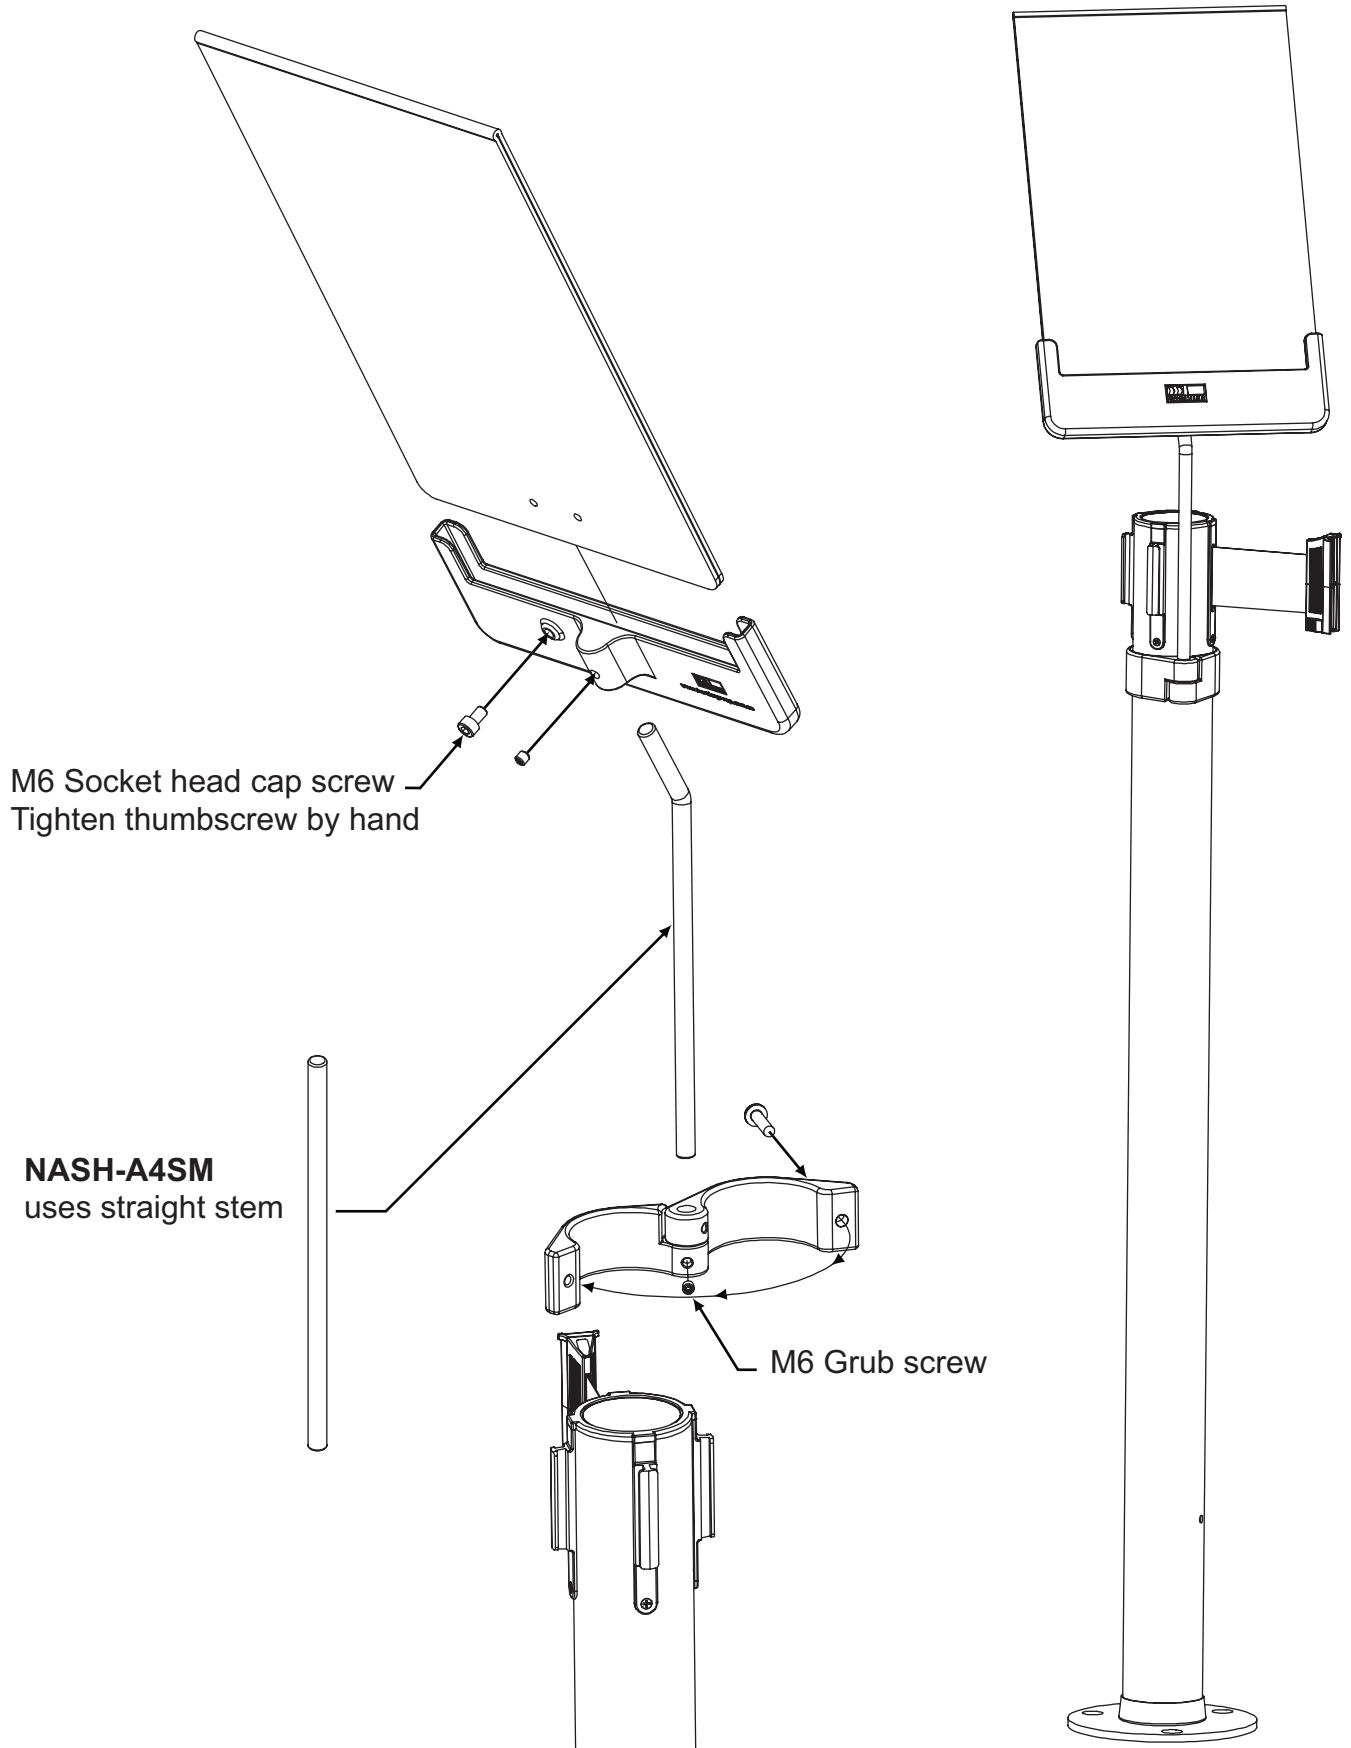

# NASH-A4SPM Neata Airport Sign Holder – A4 Straight Post Mount

**NASH-A4APM**

Neata Airport Sign Holder – A4 Angled Post Mount

**NASH-A4SPM**

Neata Airport Sign Holder – A4 Straight Post Mount

**NGSH-A4APM** Neata Gallery Sign Holder – A4 Angled Post Mount

**NGSH-A4SPM** Neata Gallery Sign Holder – A4 Straight Post Mount

**NSH-A4SM** Neata Sign Holder – A4 Surface Mount  
**NSH-A4WM** Neata Sign Holder – A4 Wall Mount

M6 Socket head cap screw  
Tighten thumbscrew by hand

**NSH-A4WM**  
**Wall mounted model**  
(C/S screws required)