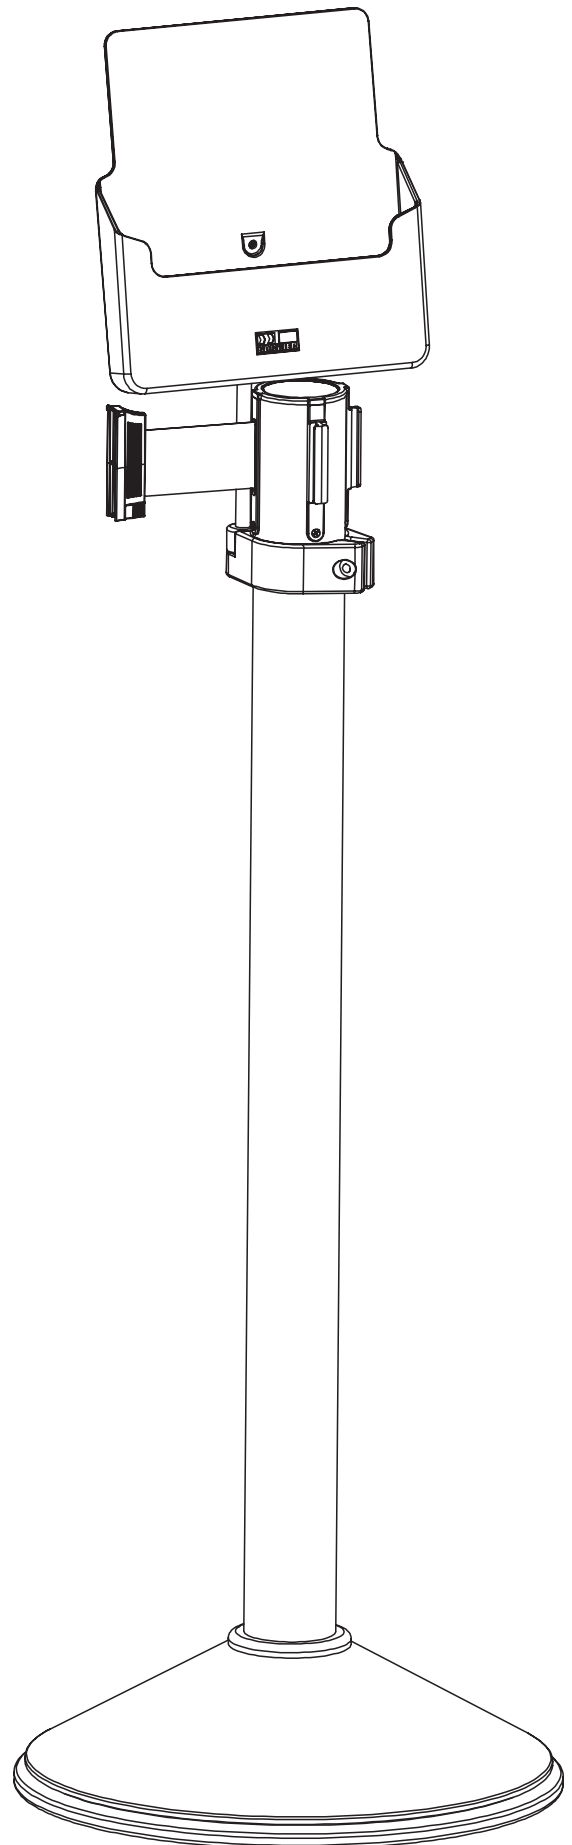

# NABH-A4PM Neata Airport Brochure Holder – A4 Post Mount

# NGBH-A4PM

## Neata Gallery Brochure Holder – A4 Post Mount

**NBH-A4SM**  
**NBH-A4WM**

Neata Airport Brochure Holder – A4 Surface Mount  
Neata Airport Brochure Holder – A4 Wall Mount

**NBH-A4WM**  
**Wall mounted model**  
(C/S screws required)