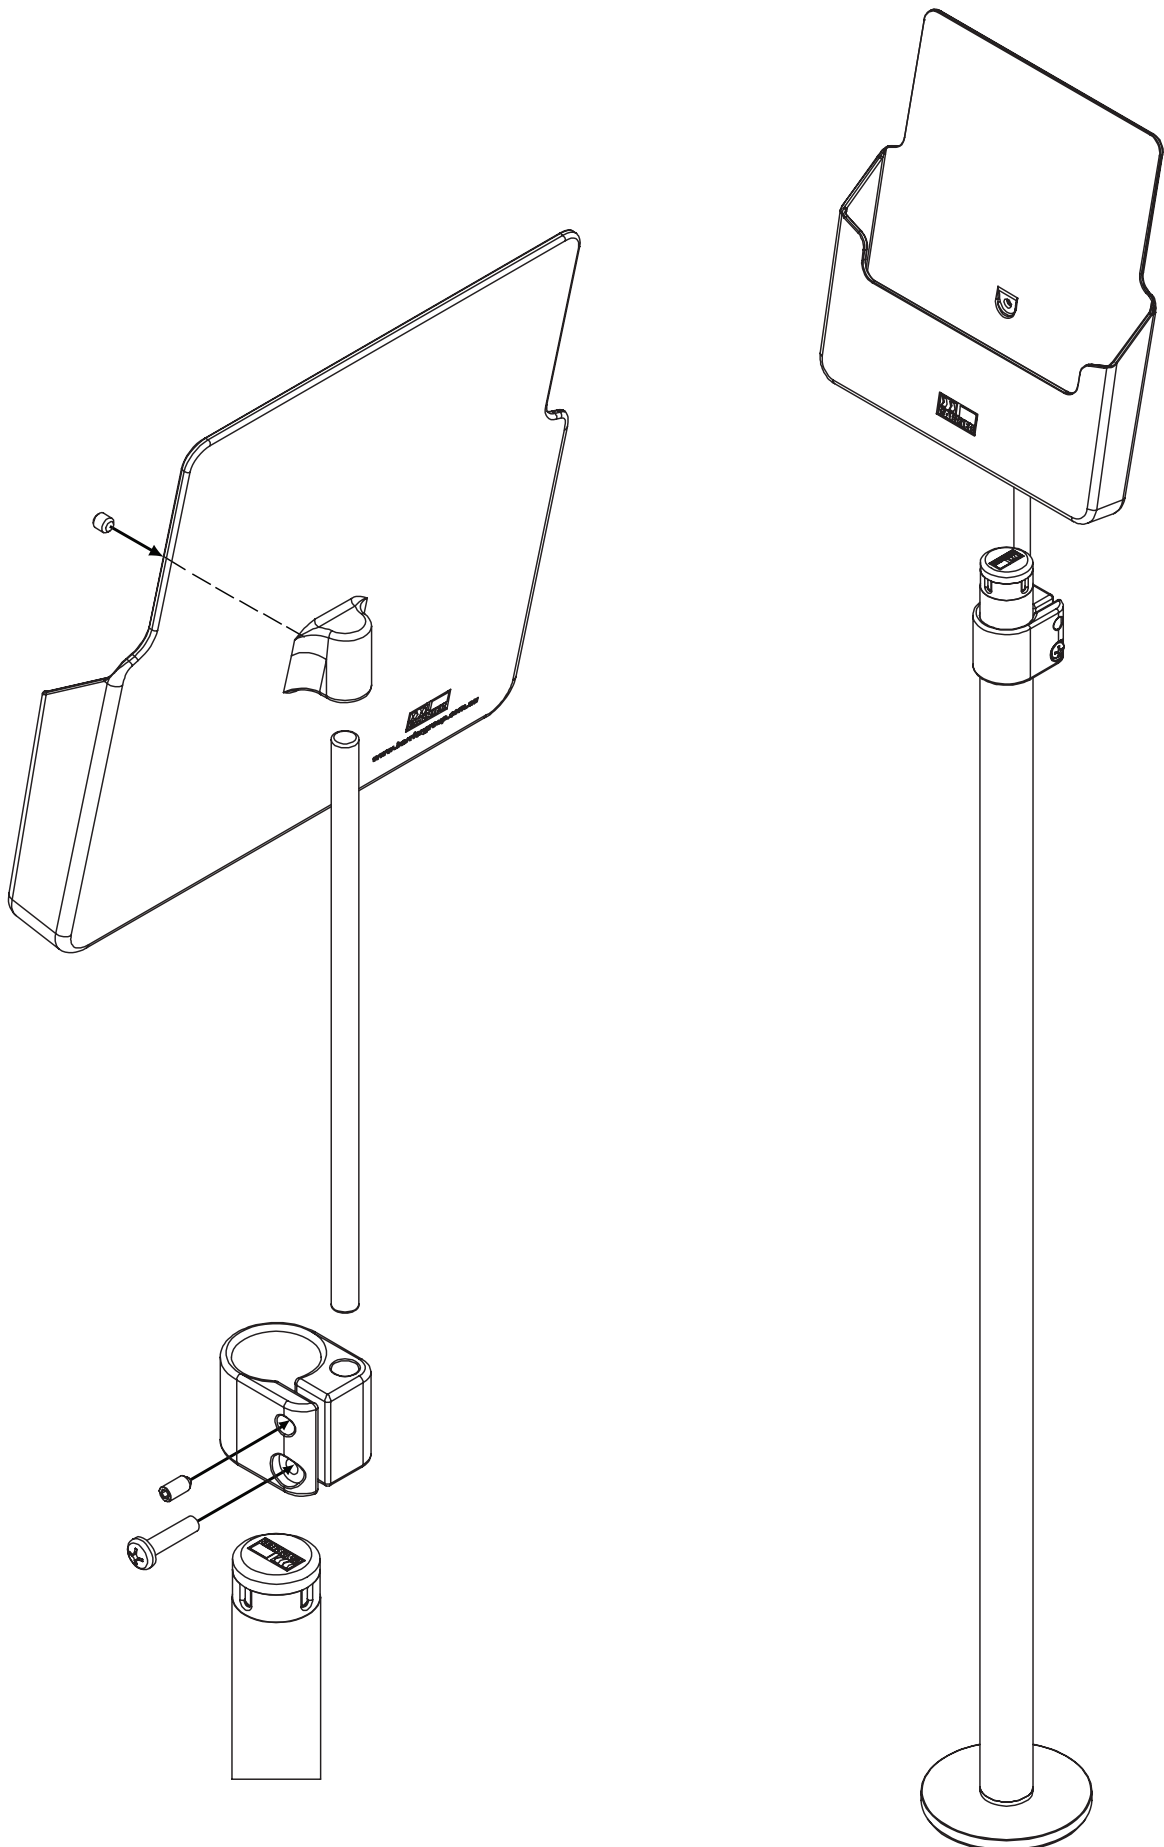

# NABH-A4PM Neata Airport Brochure Holder – A4 Post Mount

## Neata Gallery Brochure Holder – A4 Post Mount

**NBH-A4SM**  
**NBH-A4WM**

Neata Airport Brochure Holder – A4 Surface Mount  
Neata Airport Brochure Holder – A4 Wall Mount

**NBH-A4WM**  
**Wall mounted model**  
(C/S screws required)

**NGSH-A4SPM** Neata Gallery Sign Holder – A4 Straight Post Mount

**NSH-A4SM** Neata Sign Holder – A4 Surface Mount  
**NSH-A4WM** Neata Sign Holder – A4 Wall Mount

M6 Socket head cap screw  
Tighten thumbscrew by hand