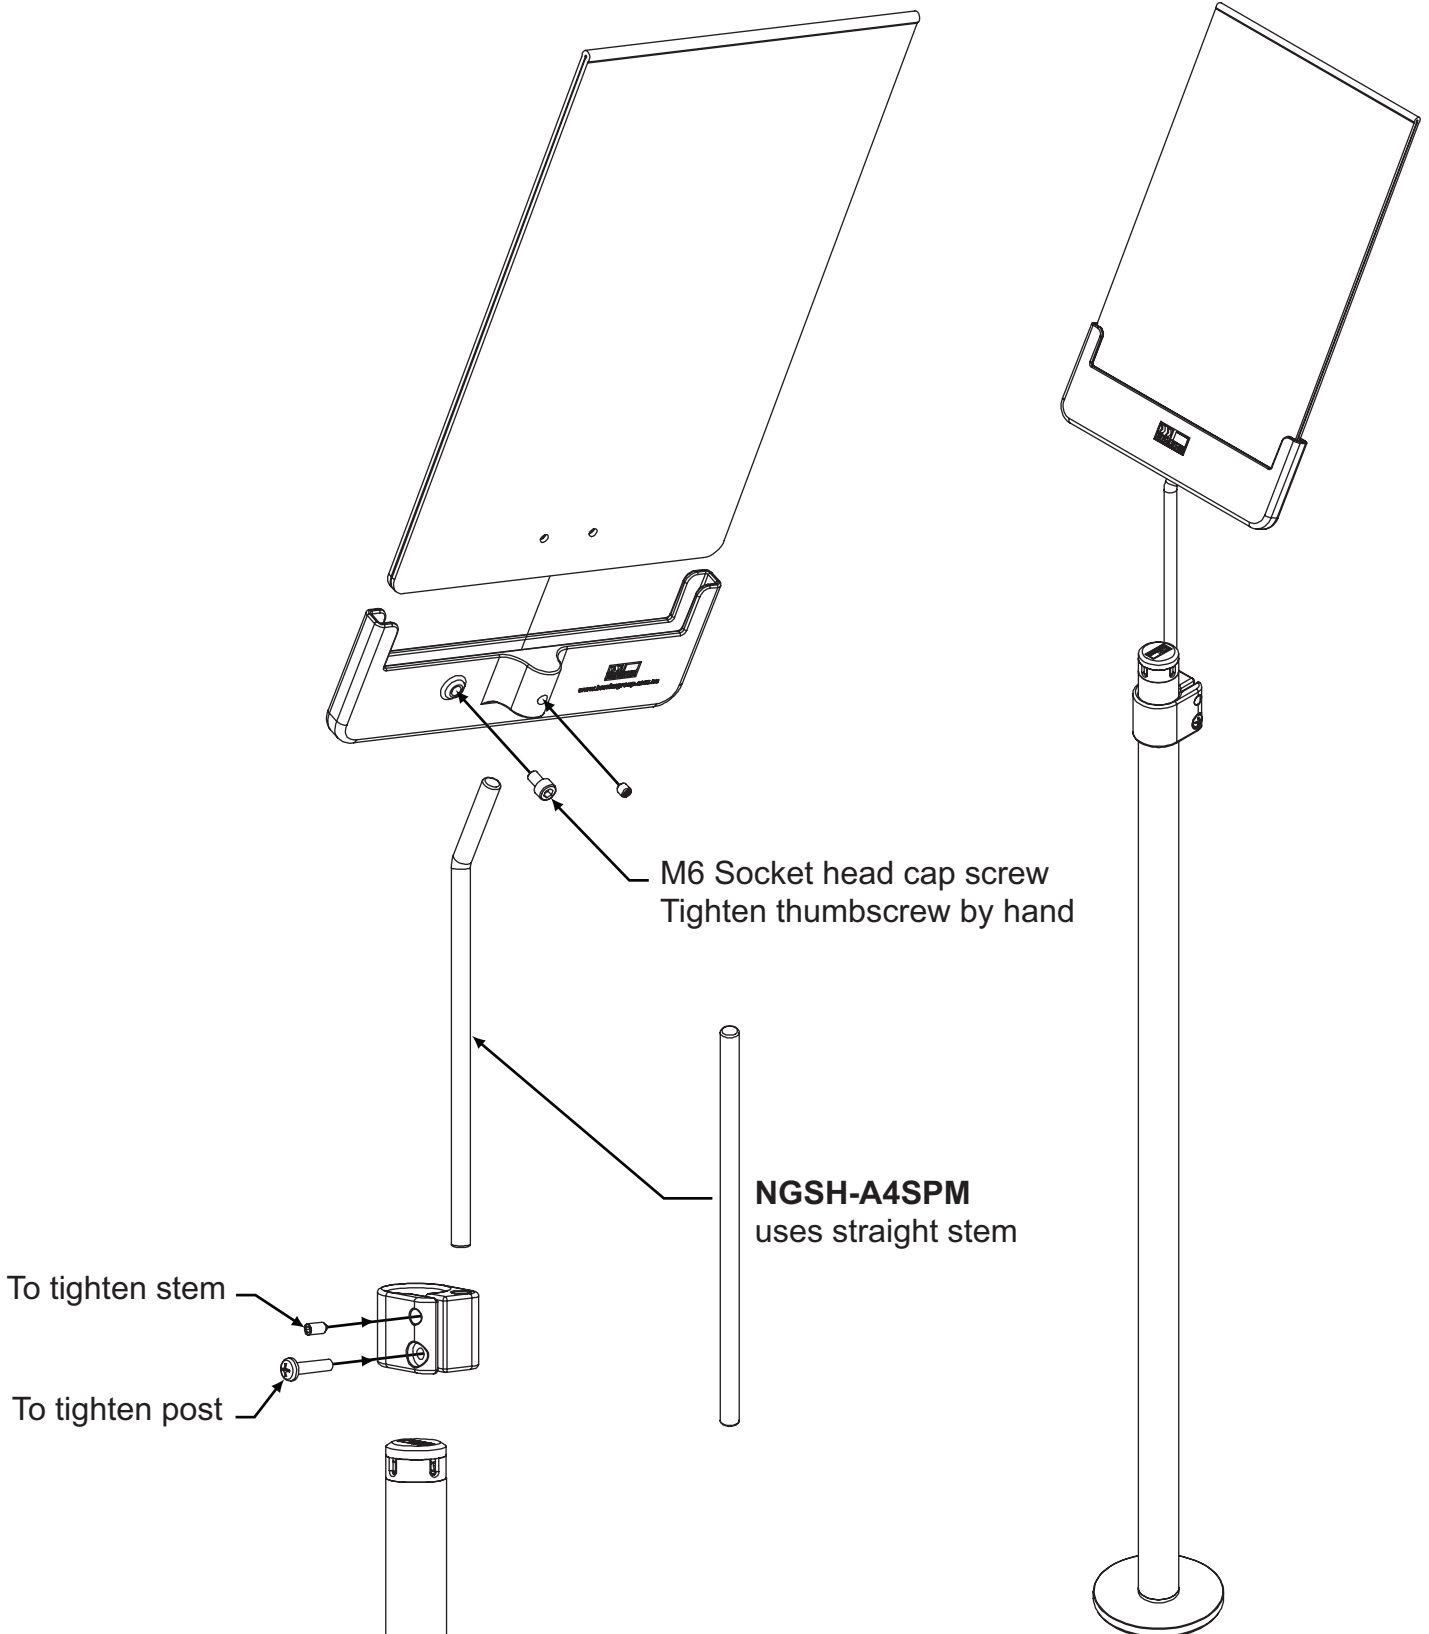

# NASH-A4SPM Neata Airport Sign Holder – A4 Straight Post Mount

**NASH-A4APM**

Neata Airport Sign Holder – A4 Angled Post Mount

**NASH-A4SPM**

Neata Airport Sign Holder – A4 Straight Post Mount

**NGSH-A4APM** Neata Gallery Sign Holder – A4 Angled Post Mount

**NGSH-A4SPM** Neata Gallery Sign Holder – A4 Straight Post Mount

**NSH-A4SM** Neata Sign Holder – A4 Surface Mount  
**NSH-A4WM** Neata Sign Holder – A4 Wall Mount

M6 Socket head cap screw  
Tighten thumbscrew by hand

**NSH-A4WM**  
**Wall mounted model**  
(C/S screws required)