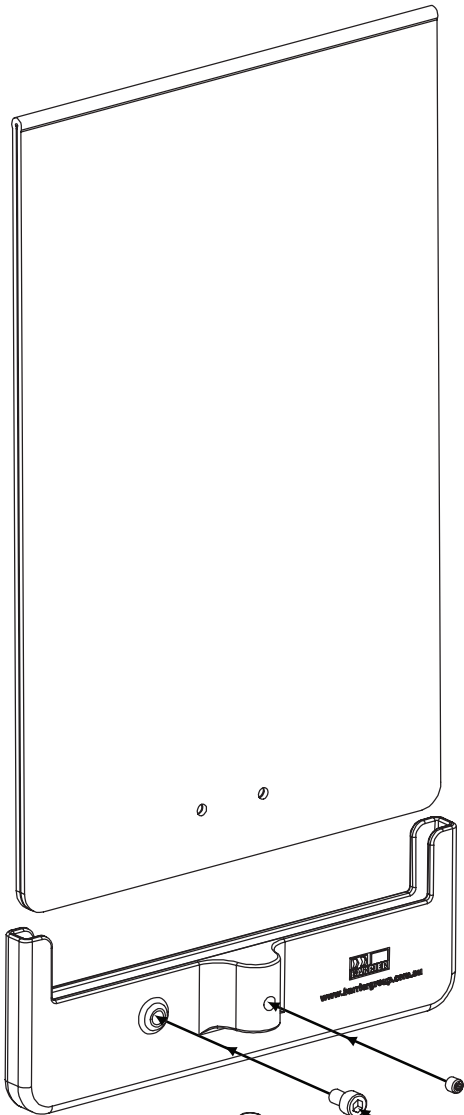

# NASH-A4SPM Neata Airport Sign Holder – A4 Straight Post Mount

**NASH-A4APM**

Neata Airport Sign Holder – A4 Angled Post Mount

**NASH-A4SPM**

Neata Airport Sign Holder – A4 Straight Post Mount

**NGSH-A4APM** Neata Gallery Sign Holder – A4 Angled Post Mount

**NGSH-A4SPM** Neata Gallery Sign Holder – A4 Straight Post Mount

**NSH-A4SM** Neata Sign Holder – A4 Surface Mount  
**NSH-A4WM** Neata Sign Holder – A4 Wall Mount

M6 Socket head cap screw  
Tighten thumbscrew by hand